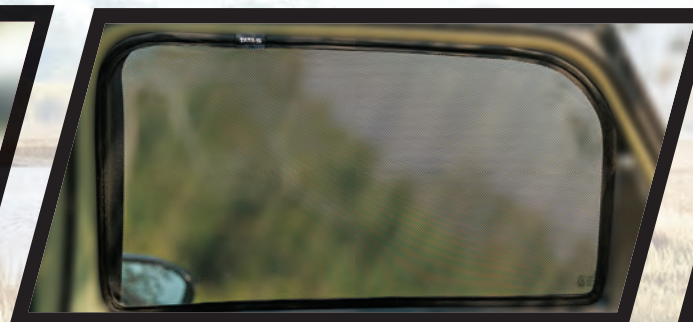

TATA
NEXON

THE UNTAMED KAZIRANGA EDITION

Experience The Untamed Spirit Of Kaziranga With Tropical Wood Finish Dashboard and Earthy Beige and Black Interiors.

STRIKING FEATURES OF THE NEXON KAZIRANGA

Grassland Beige With Piano Black Roof

Interior Scuff Plates

3D Mats for Cabin and Trunk

Premium Document Folder

Key Covers & Rhino Shaped Multi-Tool

Back Seat Organiser

Sunshades

Umbrella

Tailgate Scuff Plate