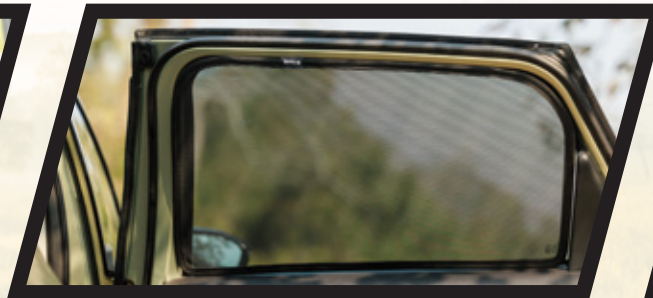

3D Mats for Cabin and Trunk

Premium Document Folder

Key Cover & Rhino Shaped Multi-Tool

Back Seat Organiser

Sunshades

Umbrella

Tailgate Scuff Plate

Side Steps