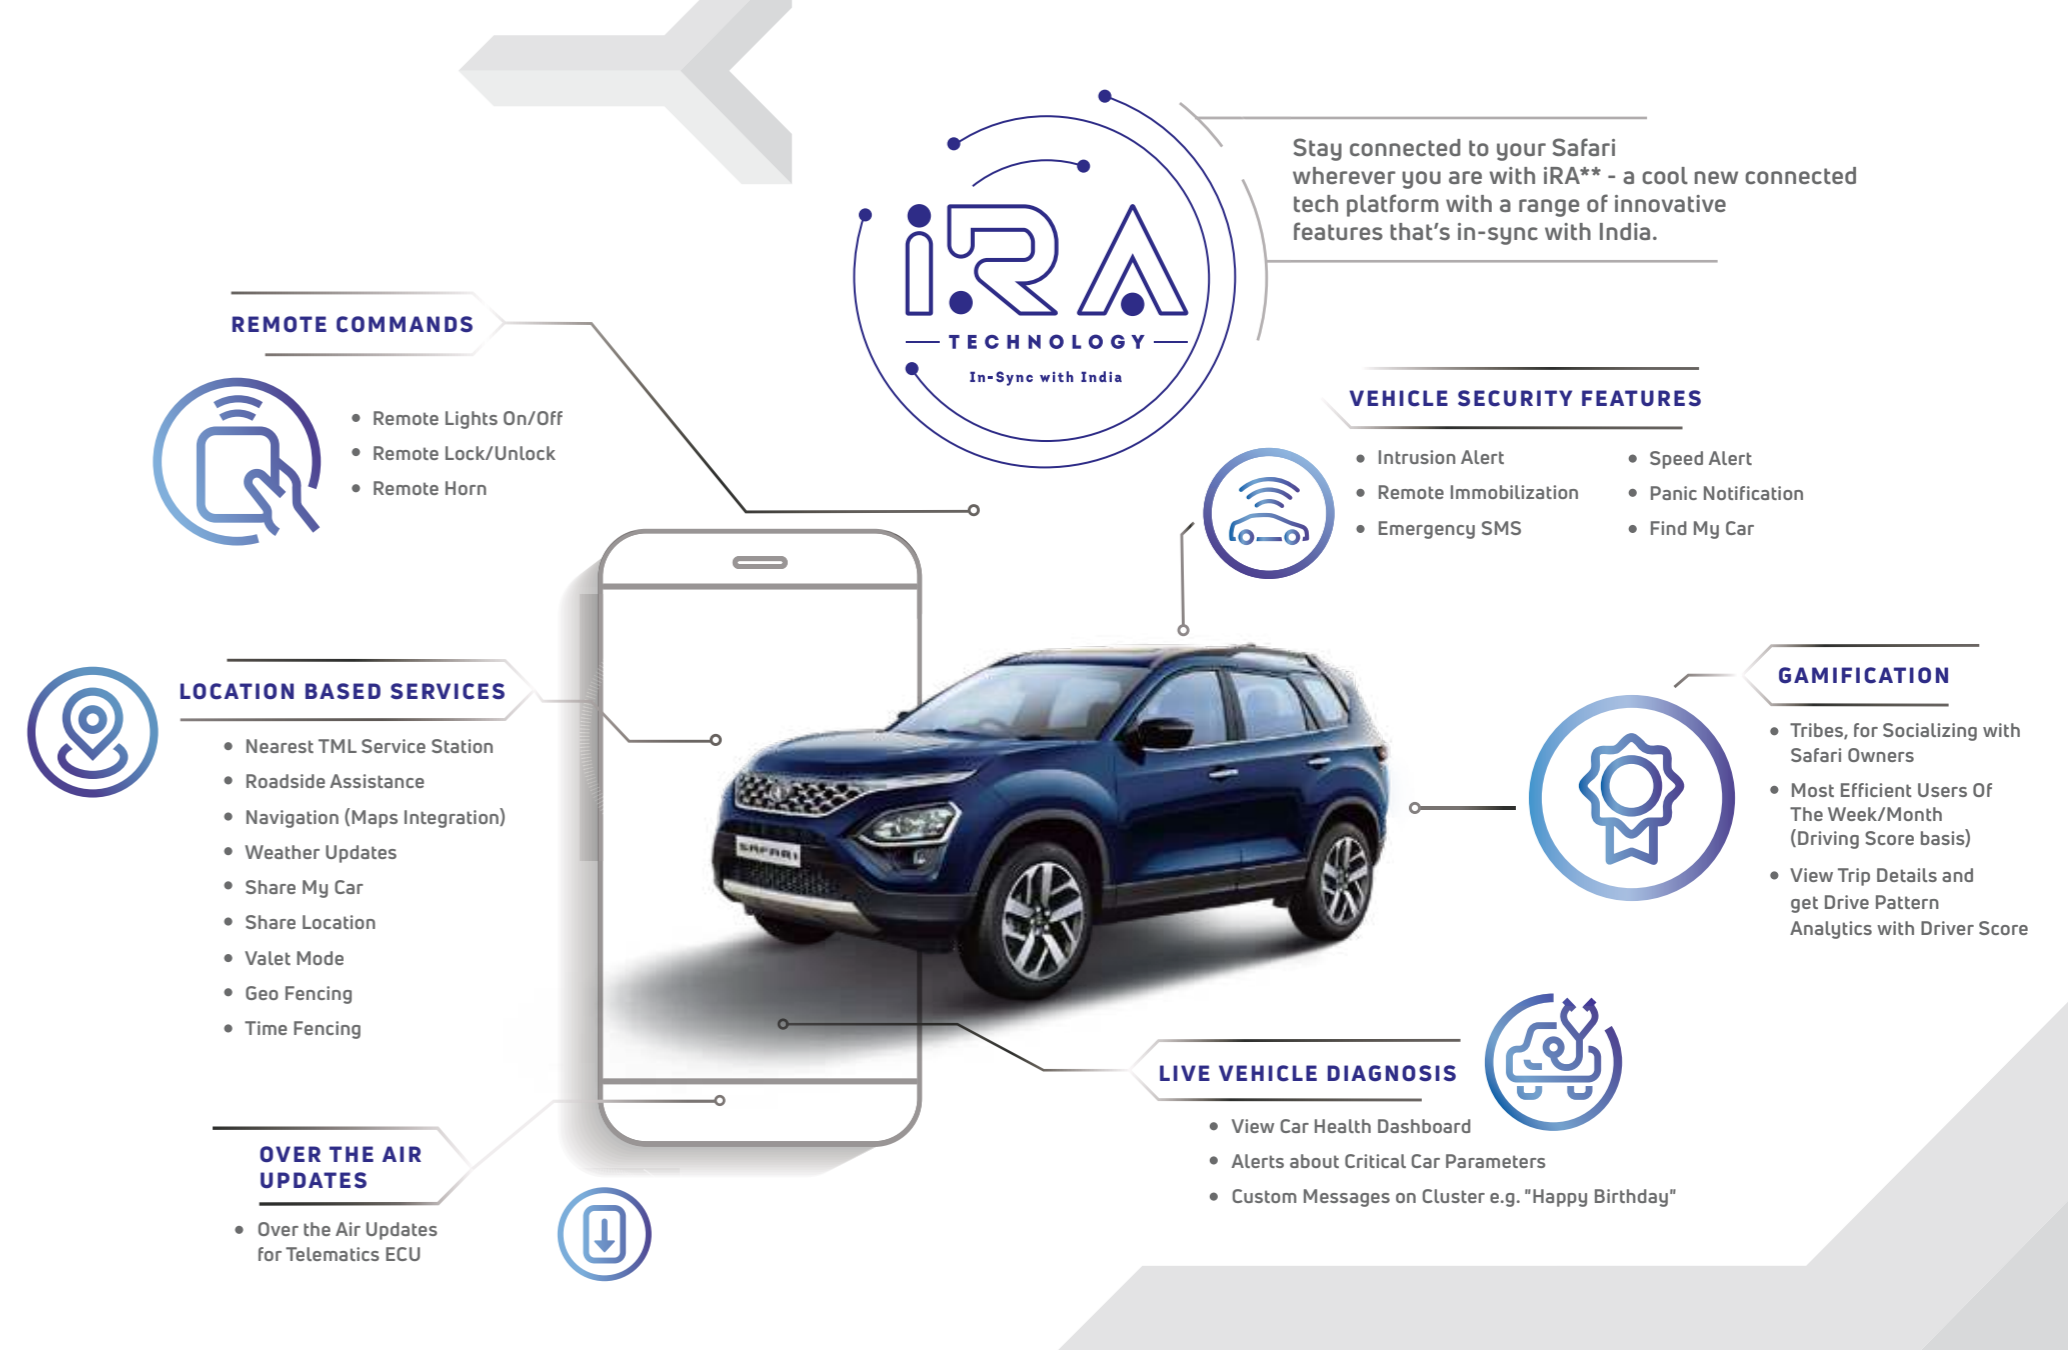

170 PS Kryotec Diesel Engine. Robust power for your SUV.

Advanced ESP Terrain Response Mode. Stay in control no matter the terrain.

Steering Wheel with Tilt & Telescopic Adjustment.

Multi Drive Modes. Match your drive to every mode.

More of Impeccable Performance

Cruise Control | Advanced Electronically Controlled Variable Geometry Turbocharger (eVGT) | Lightweight and Low Friction

Valve Train Architecture Advanced Exhaust Gas Recirculation (EGR) & After Treatment System | Advanced Rear Twist Blade Suspension designed by Lotus Engineering UK

Floating Island 22.35 cm (8.8") Touchscreen Infotainment System. Stay connected, stay entertained.

INFOTAINMENT & CONNECTIVITY THAT'S IN VOGUE

Packed with the top-of-the-line acoustics and technology, the Safari has evolved to be in sync with today's SUV customers.