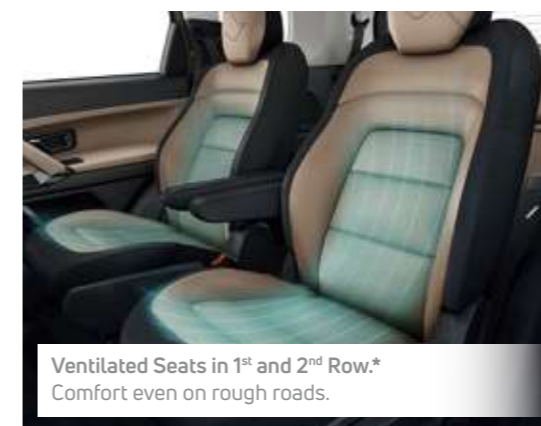

Ventilated Seats in 1st and 2nd Row.*
Comfort even on rough roads.