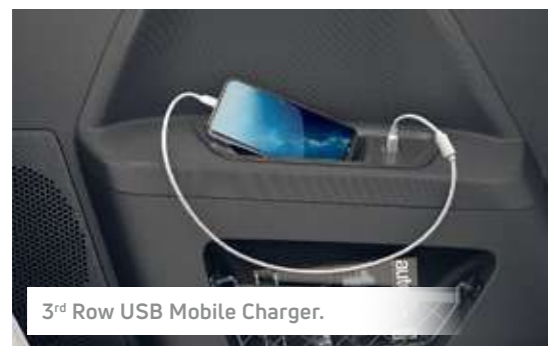

Alluring 3rd Row Seats. Indulgence for all.

3rd Row AC vents. Match your mood.

3rd Row USB Mobile Charger.