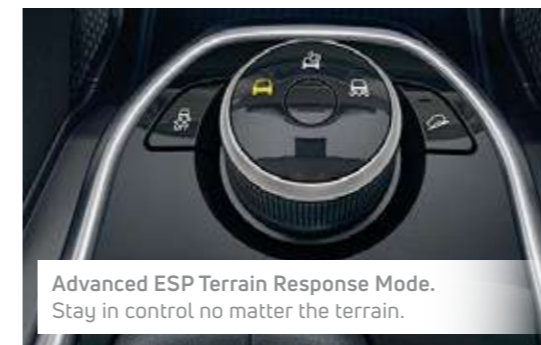

170 PS Kryotec Diesel Engine. Robust power for your SUV.

Advanced ESP Terrain Response Mode. Stay in control no matter the terrain.

Steering Wheel with Tilt & Telescopic Adjustment.

Multi Drive Modes. Match your drive to every mode.