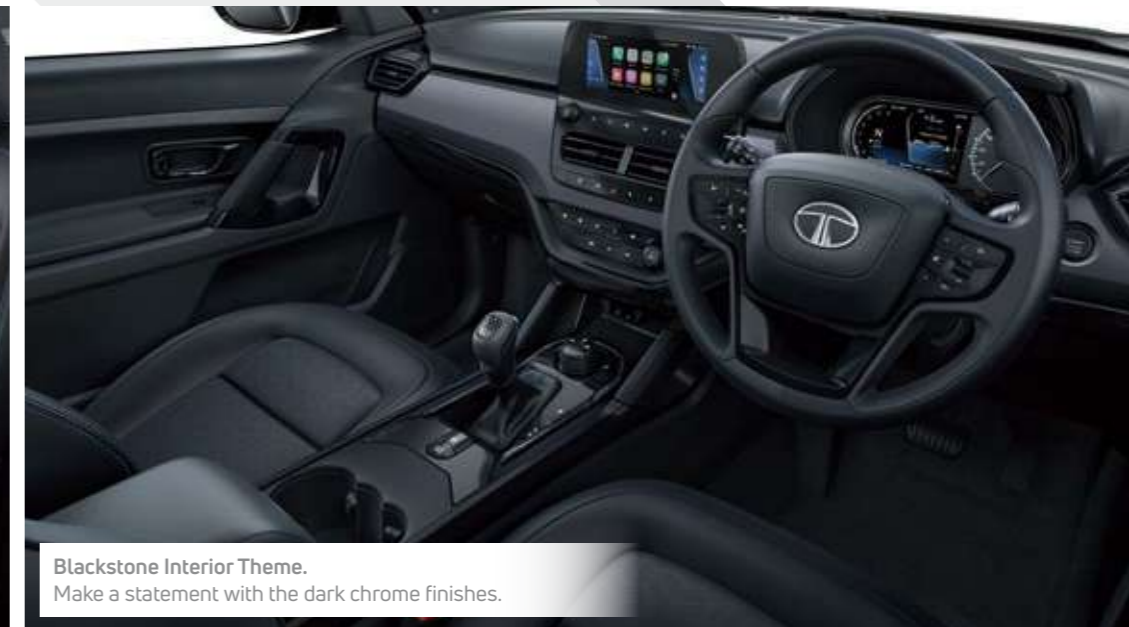

Piano Black Grille with Safari Mascot.
Sport a rugged yet suave look.

Ventilated Seats in 1st and 2nd Row.*
Sit back and explore.

More of Adventure

Piano Black Outer Door Handles | Dark Chrome & Piano Black Interior Pack | Charcoal Grey Skid Plates

SAFARI

#DARK RULES

UNLEASH YOUR DARK SIDE

Designed for the ones who seek a bolder, sophisticated and a dynamic SUV. Flaunt elegance with the distinctly crafted elements and exclusive features.

Ventilated Seats in 1st & 2nd Row*
Take a seat for an experience of luxury and comfort.

Blackstone Interior Theme.
Make a statement with the dark chrome finishes.

Android Auto™ / Apple CarPlay™ over Wi-Fi.
Connect and play smart devices on the go.

Benecke Kaliko™ Blackstone Leather# Upholstery.
Flaunt a bold expression with deep blue tri-arrow perforations and #Dark embroidery.