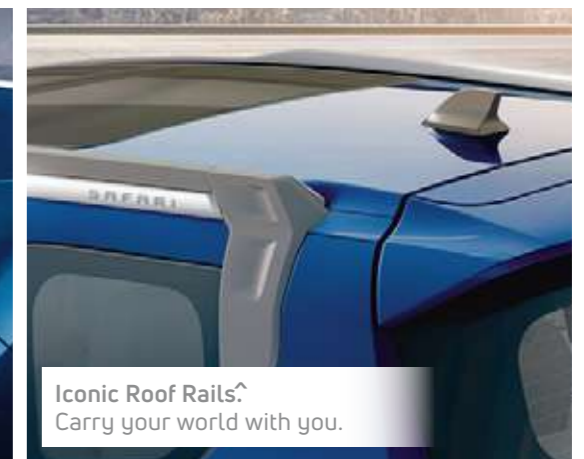

Iconic Roof Rails[^]
Carry your world with you.

More of Majestic Design

True SUV Proportions | Xenon HID Projector Headlamps | Dual function LED DRLs with Turn Indicators | Chrome Door Handles |

Dual Tone Bumper | Flared Wheel Arches & Protective Side Cladding | Shark Fin Antenna