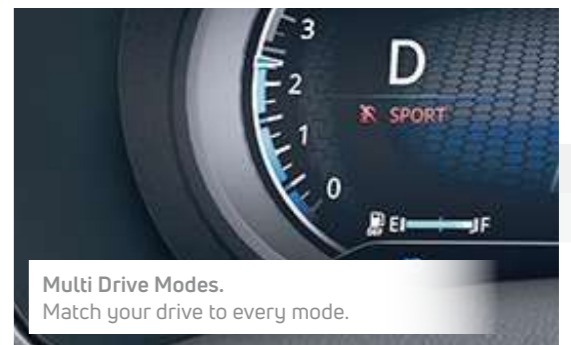

PERFORMANCE THAT ELEVATES

Make every journey a breeze with an outstanding performance along with the refined ride and handling of the Safari.

6-Speed Automatic Transmission. For an effortless driving experience.

170 PS Kryotec Diesel Engine. Robust power for your SUV.

Advanced ESP Terrain Response Mode. Stay in control no matter the terrain.

Steering Wheel with Tilt & Telescopic Adjustment.

Multi Drive Modes. Match your drive to every mode.