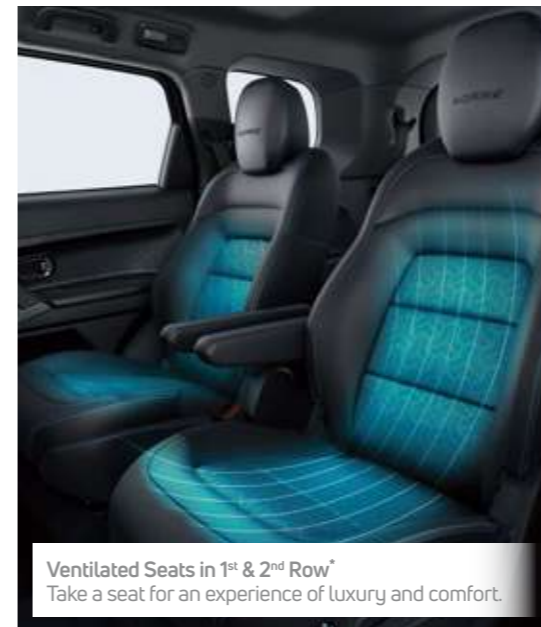

Piano Black Grille with Safari Mascot.
Sport a rugged yet suave look.

Ventilated Seats in 1st and 2nd Row.*
Sit back and explore.

More of Adventure

Piano Black Outer Door Handles | Dark Chrome & Piano Black Interior Pack | Charcoal Grey Skid Plates

SAFARI

#DARK RULES

UNLEASH YOUR DARK SIDE

Designed for the ones who seek a bolder, sophisticated and a dynamic SUV. Flaunt elegance with the distinctly crafted elements and exclusive features.

Ventilated Seats in 1st & 2nd Row*
Take a seat for an experience of luxury and comfort.

Blackstone Interior Theme.
Make a statement with the dark chrome finishes.

Android Auto™ / Apple CarPlay™ over Wi-Fi.
Connect and play smart devices on the go.

Benecke Kaliko™ Blackstone Leather# Upholstery.
Flaunt a bold expression with deep blue tri-arrow perforations and #Dark embroidery.