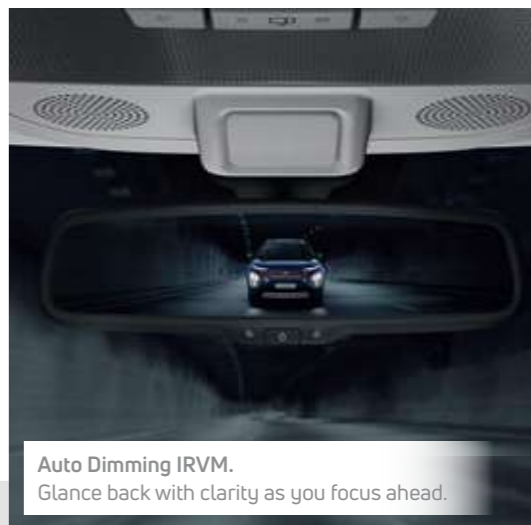

6 Airbags (Driver, Co-Driver, Side Seat & Curtain).

Advanced ESP with 14 added functionalities*. Safety at every corner.

- Anti-lock Braking System
- Corner Stability Control
- Electronic Traction Control
- Electronic Stability Control
- Hill Hold Control
- Hill Descent Control
- Electronic Brake Force Distribution
- Off-road ABS
- Roll Over Mitigation
- Brake Disc Wiping
- Electronic Brake Pre-fill
- Hydraulic Brake Assist
- Hydraulic Fading Compensation
- Dynamic Wheel Torque by Brake

Electronic Parking Brake with Auto Hold. The confidence to brake with ease across terrains.

All Disc Brakes. For complete, controlled safety.

Auto Dimming IRVM. Glance back with clarity as you focus ahead.