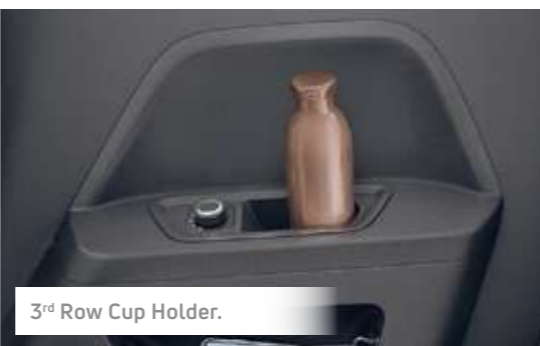

3rd Row Cup Holder.

More Luxury on the 3rd Row

Mobile Phone Holder | Reading Lamp | Magazine Pocket