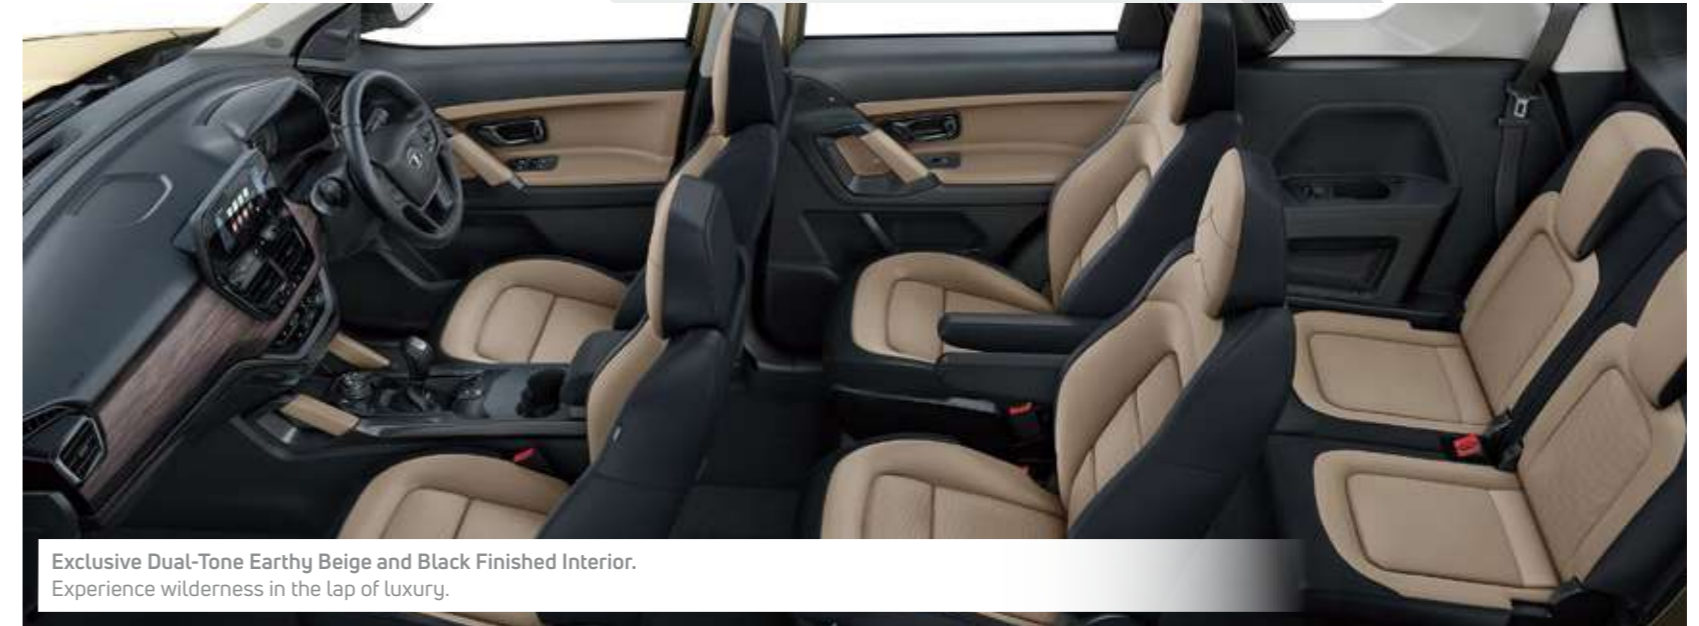

Exclusive Dual-Tone Earthy Beige and Black Finished Interior.
Experience wilderness in the lap of luxury.