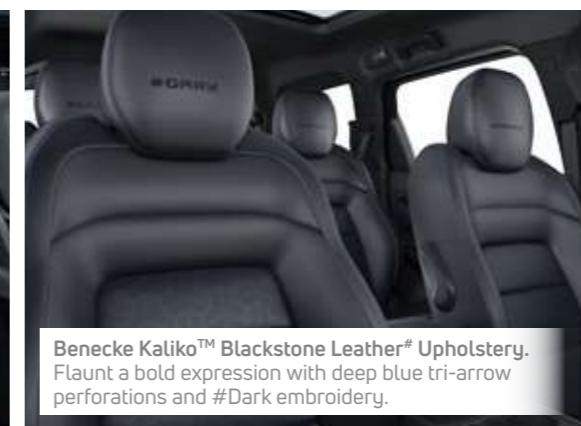

Piano Black Grille with Safari Mascot.
Sport a rugged yet suave look.

Ventilated Seats in 1st and 2nd Row.*
Sit back and explore.

More of Adventure

Piano Black Outer Door Handles | Dark Chrome & Piano Black Interior Pack | Charcoal Grey Skid Plates

Blackstone Interior Theme.
Make a statement with the dark chrome finishes.

Android Auto™ / Apple CarPlay™ over Wi-Fi.
Connect and play smart devices on the go.

Benecke Kaliko™ Blackstone Leather# Upholstery.
Flaunt a bold expression with deep blue tri-arrow perforations and #Dark embroidery.