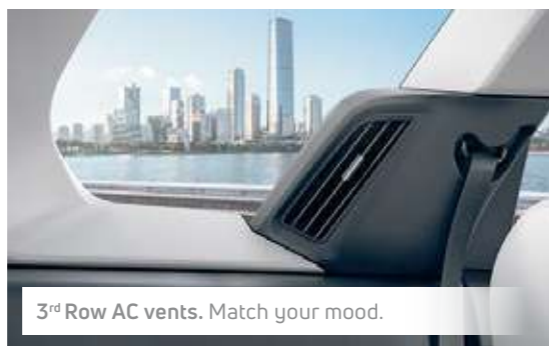

3rd Row Cup Holder.

3rd Row AC vents. Match your mood.