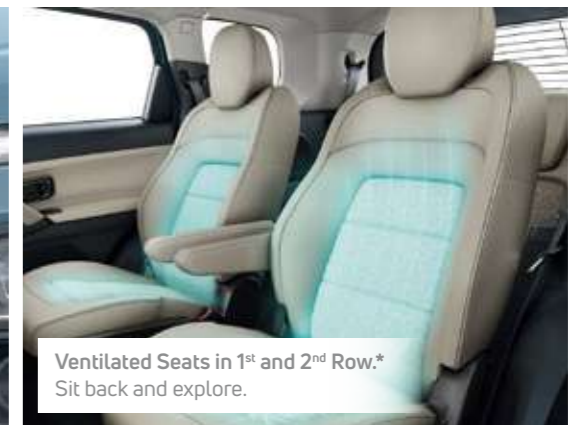

Piano Black Grille with Safari Mascot.
Sport a rugged yet suave look.

Ventilated Seats in 1st and 2nd Row.*
Sit back and explore.

More of Adventure

Piano Black Outer Door Handles | Dark Chrome & Piano Black Interior Pack | Charcoal Grey Skid Plates