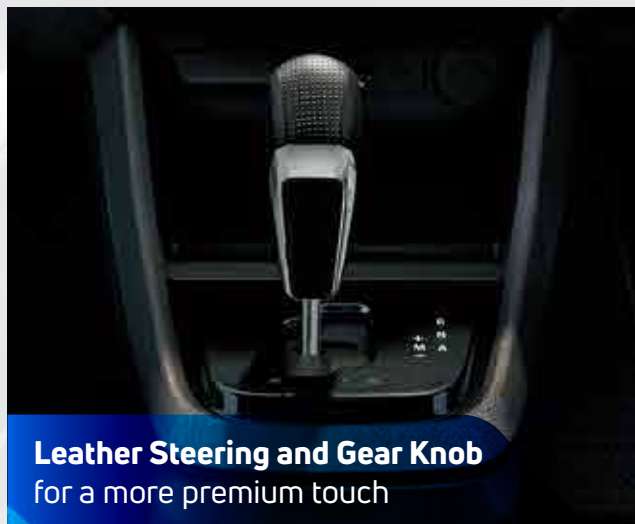

## VIBES WITH YOUR SWAG

*The Punch has a premium-looking stylish dashboard that makes the inside look as cool as it does outside.*

**Spacious Interiors & Rear Flat Floor**  
because nobody likes to feel cramped up