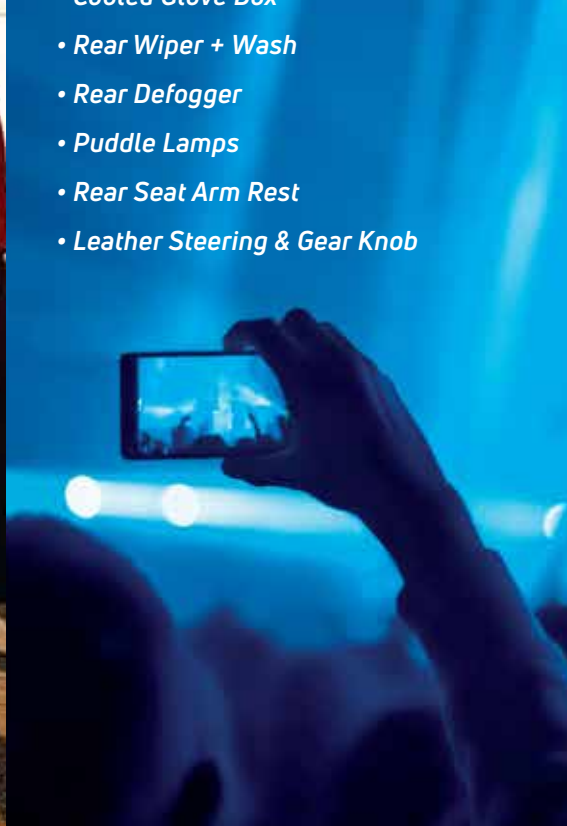

CREATIVE (MT / AMT)

Features

All Features Of Accomplished +

- Projector Headlamps
- LED DRLs
- R16 Diamond Cut Alloys
- Roof Rails
- 7" TFT Instrument Cluster
- Auto Headlamps
- Rain Sensing Wipers
- Auto Folding ORVMs
- Fully Automatic Temperature Control
- Cooled Glove Box
- Rear Wiper + Wash
- Rear Defogger
- Puddle Lamps
- Rear Seat Arm Rest
- Leather Steering & Gear Knob